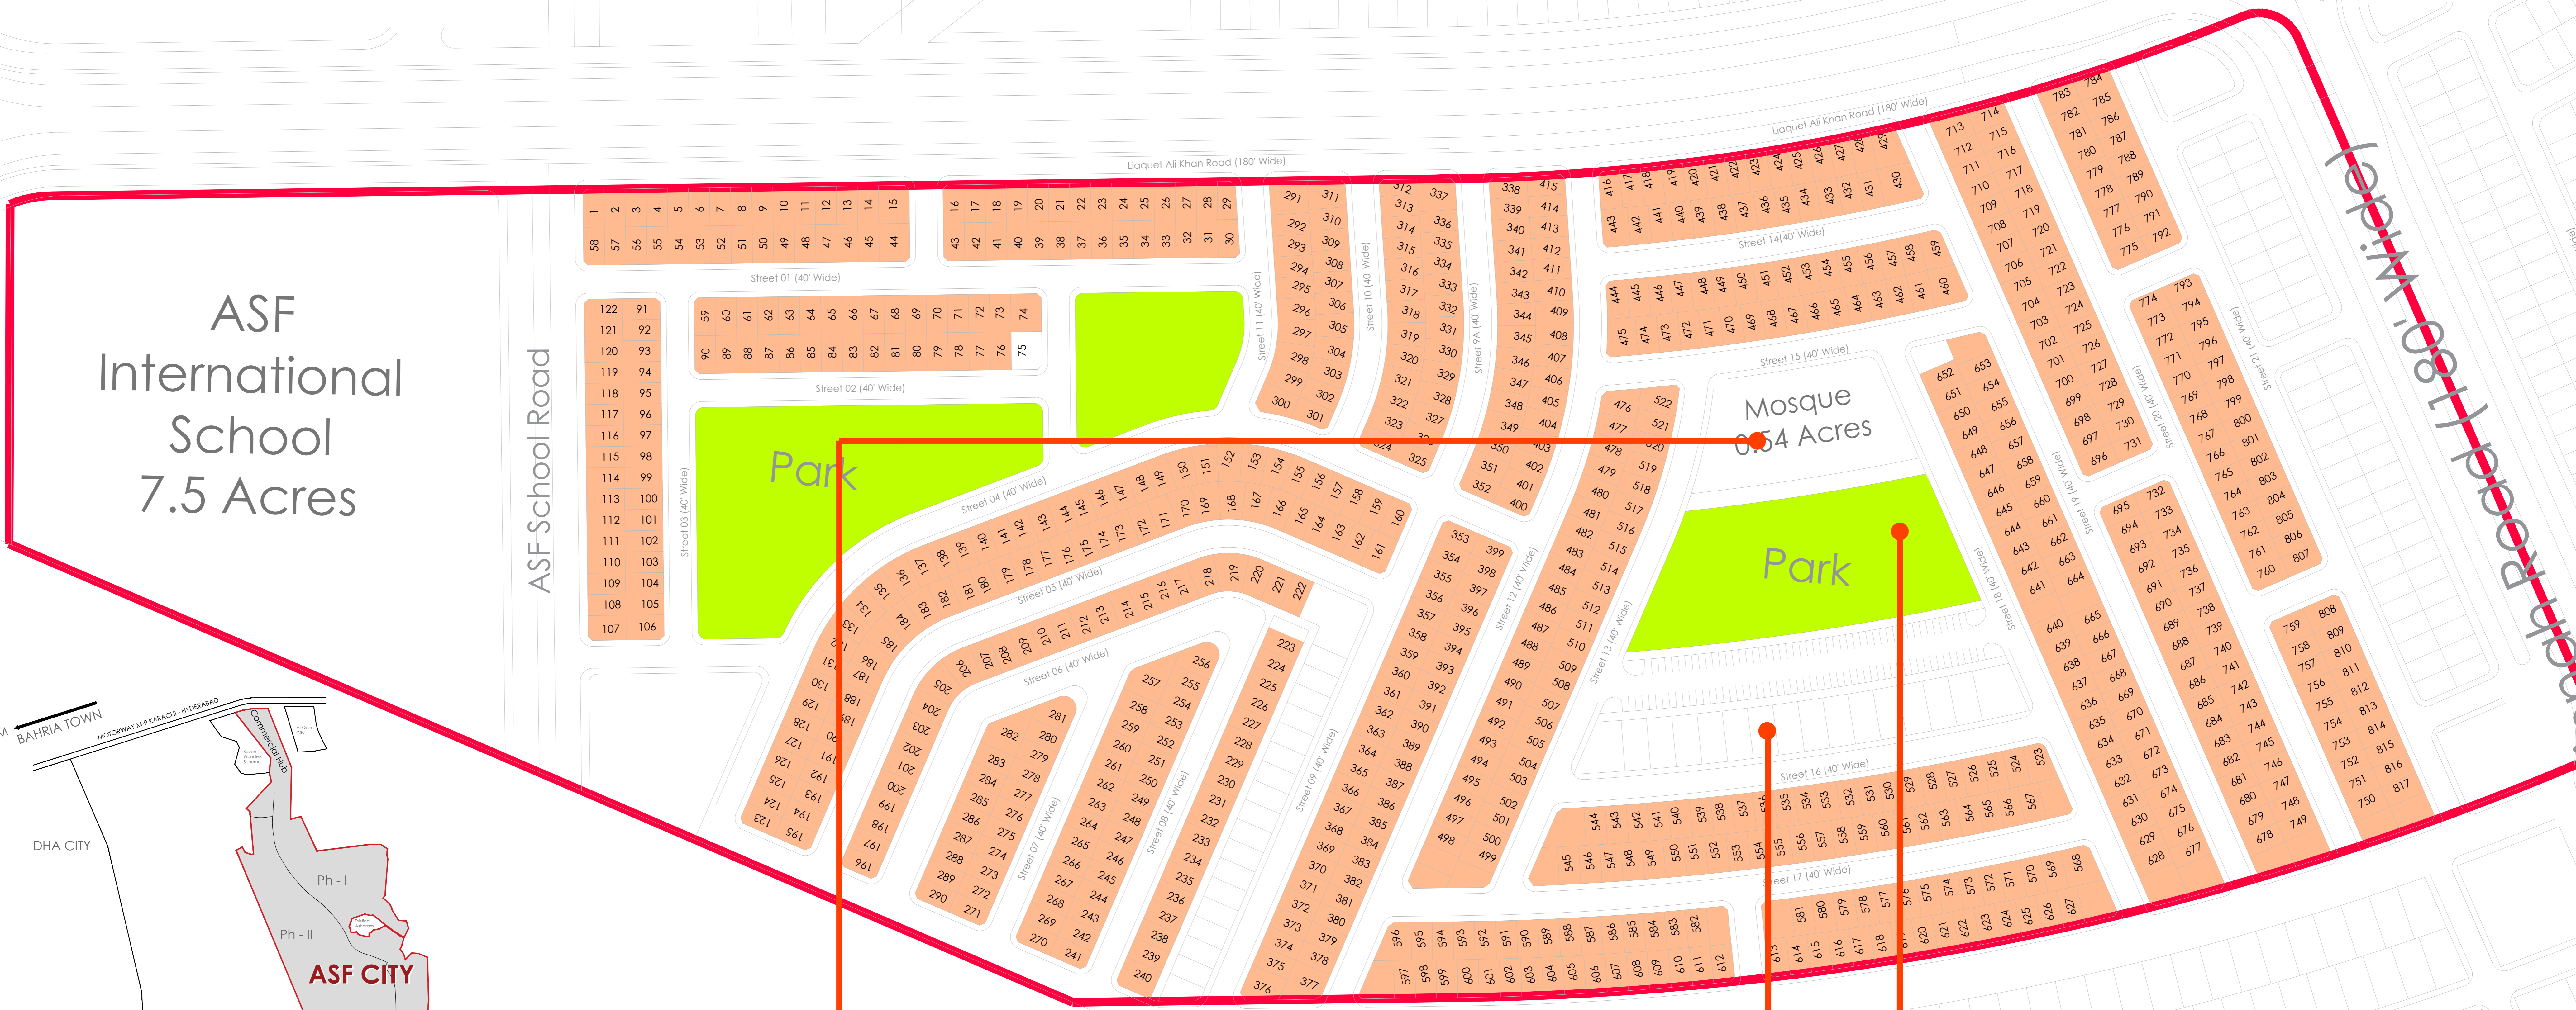

Community C  
16.2 Acres

**ASF CITY**  
KARACHI  
(A Project of ASF Foundation)

# BUTTERFLY BLOCK

ASF CITY  
KARACHI

ASF  
International  
School  
7.5 Acres

Mosque  
0.54 Acres

Park

Park