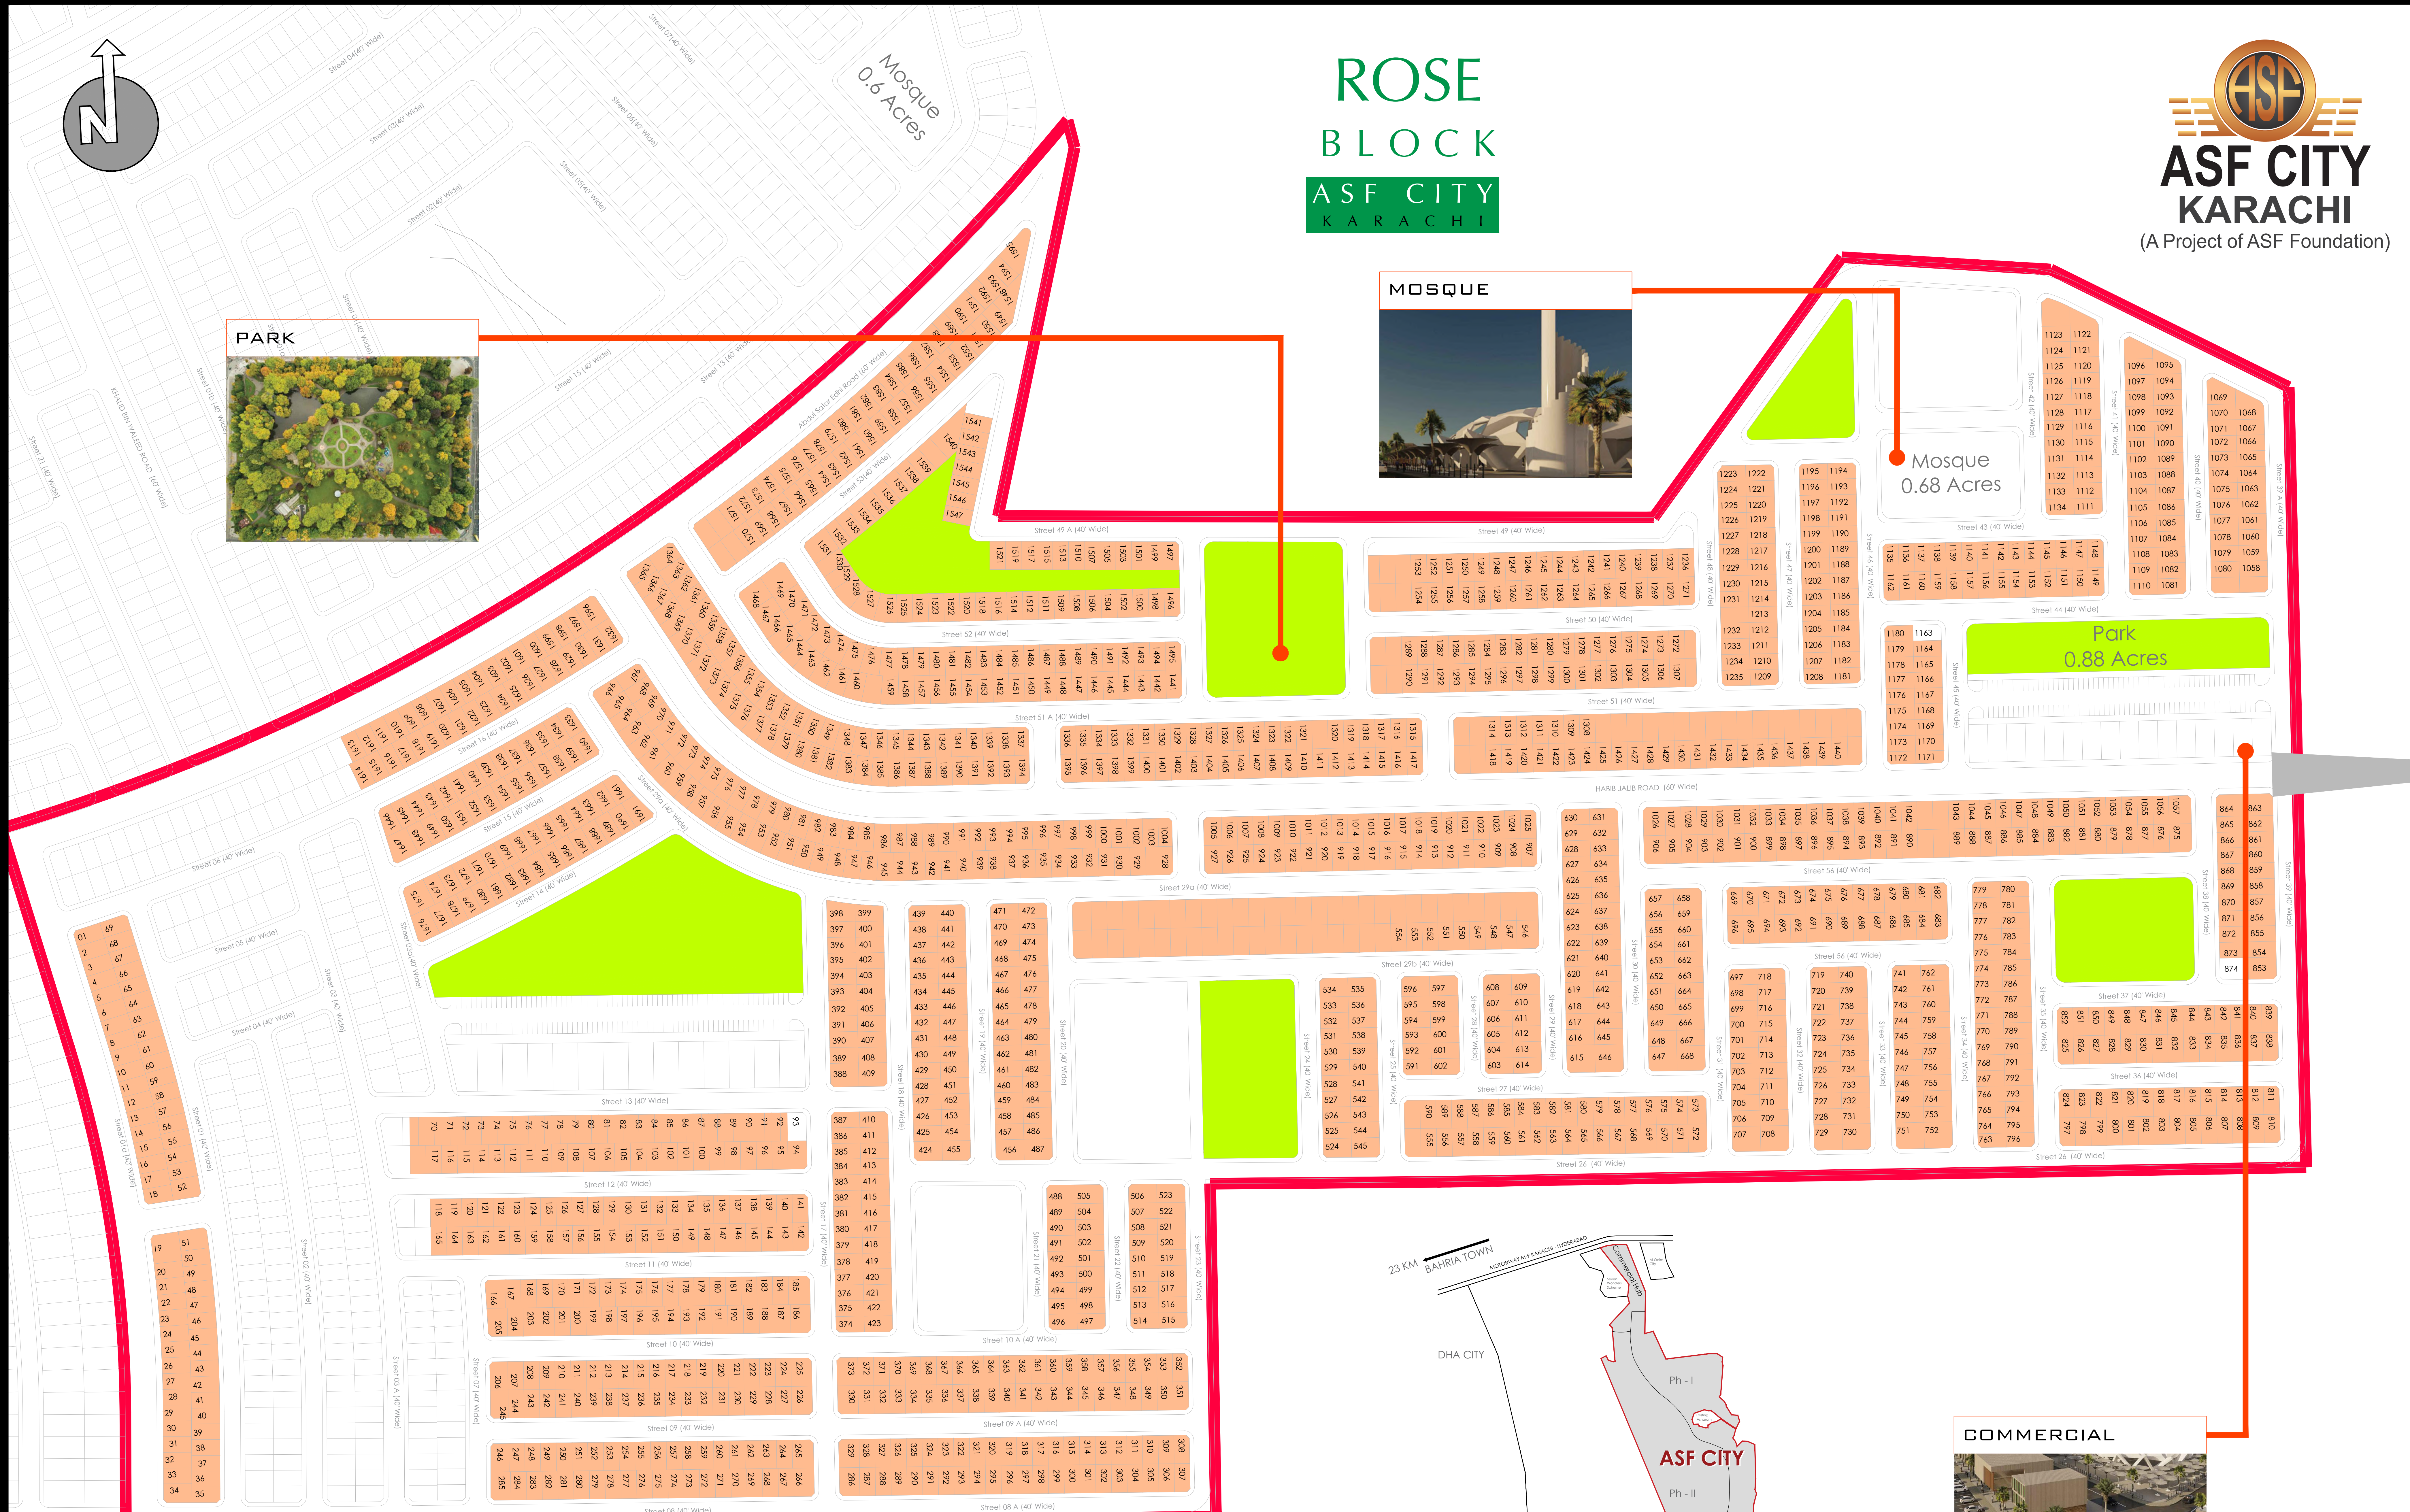

ROSE BLOCK ASF CITY KARACHI

PARK

MOSQUE

Mosque
0.68 Acres

Park
0.88 Acres

COMMERCIAL