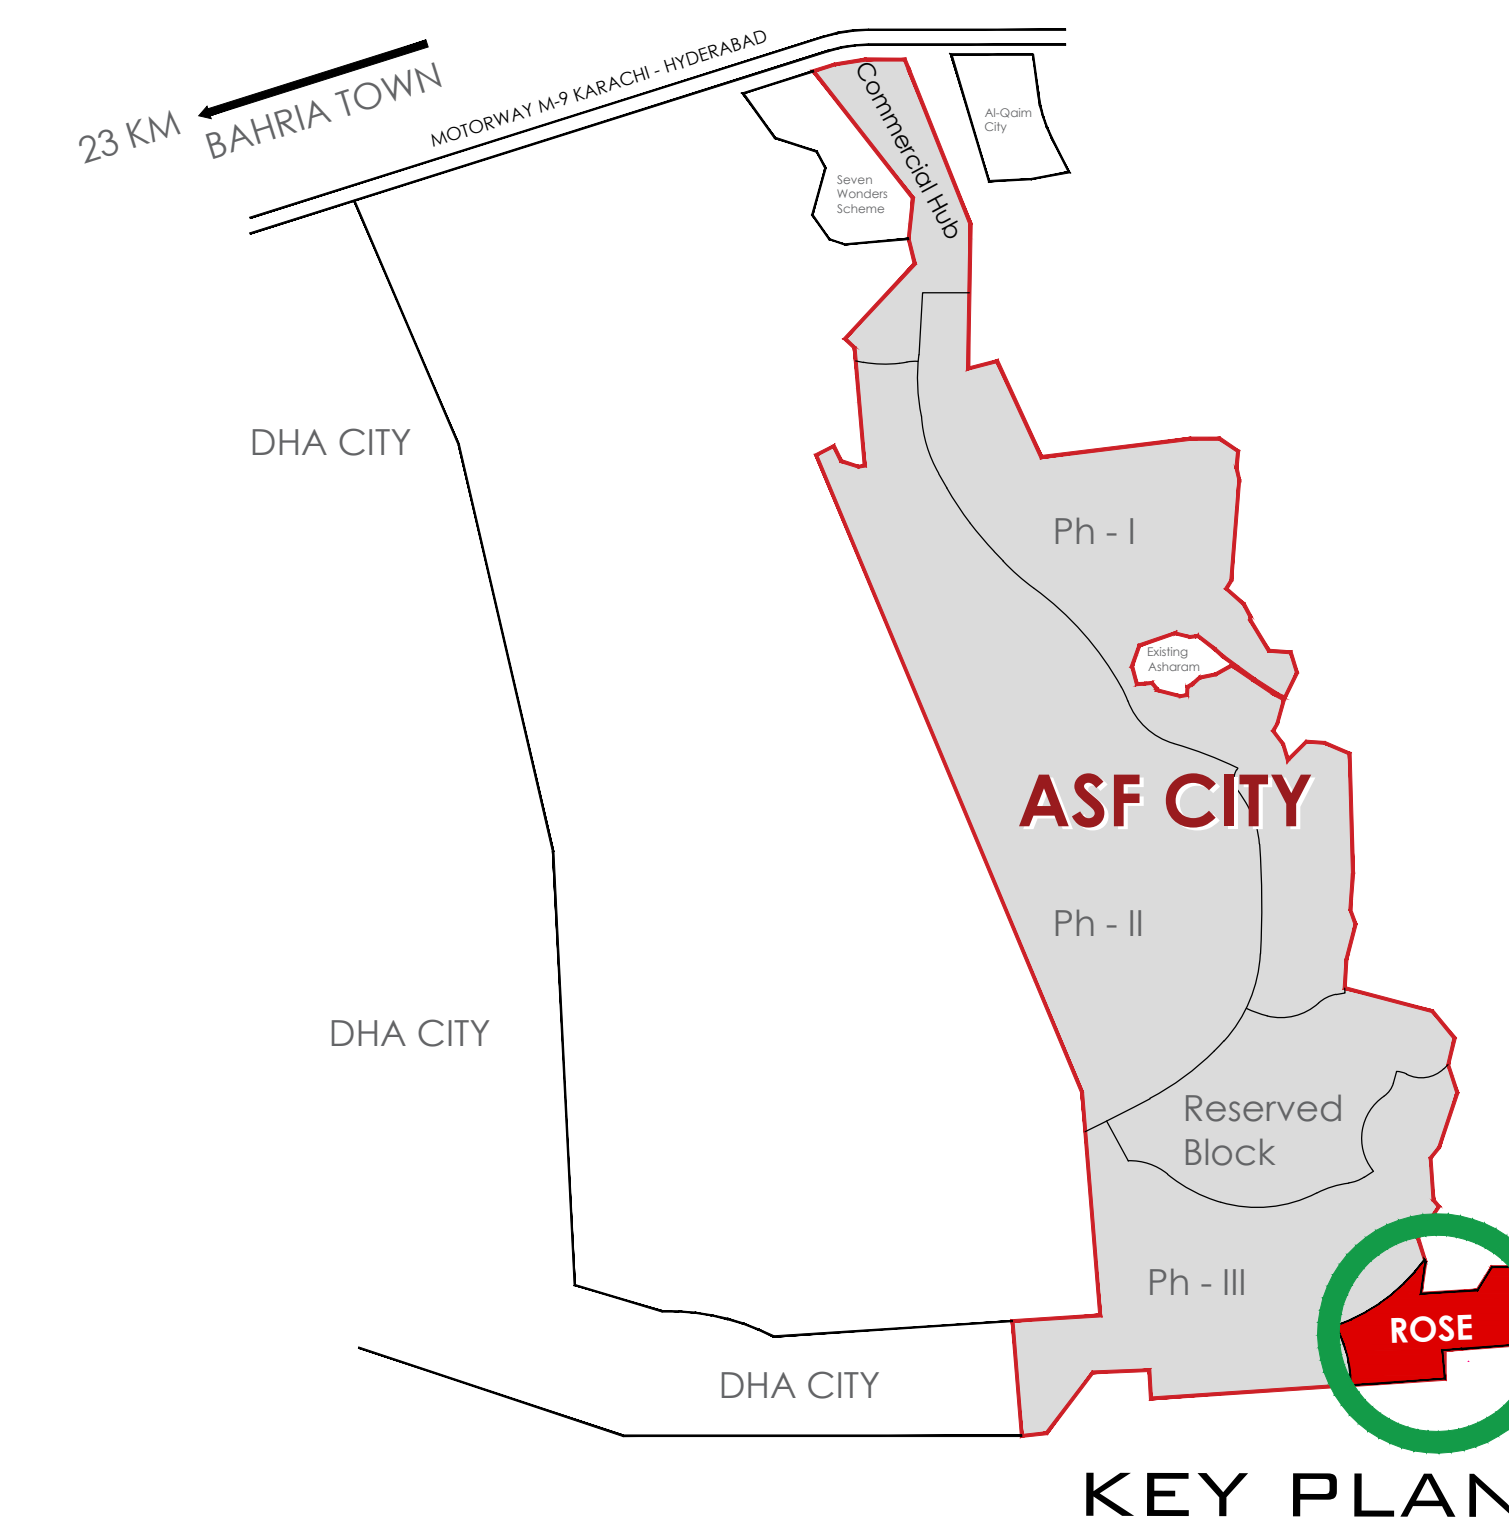

ROSE BLOCK ASF CITY KARACHI

PARK

MOSQUE

Mosque
0.68 Acres

Park
0.88 Acres

COMMERCIAL